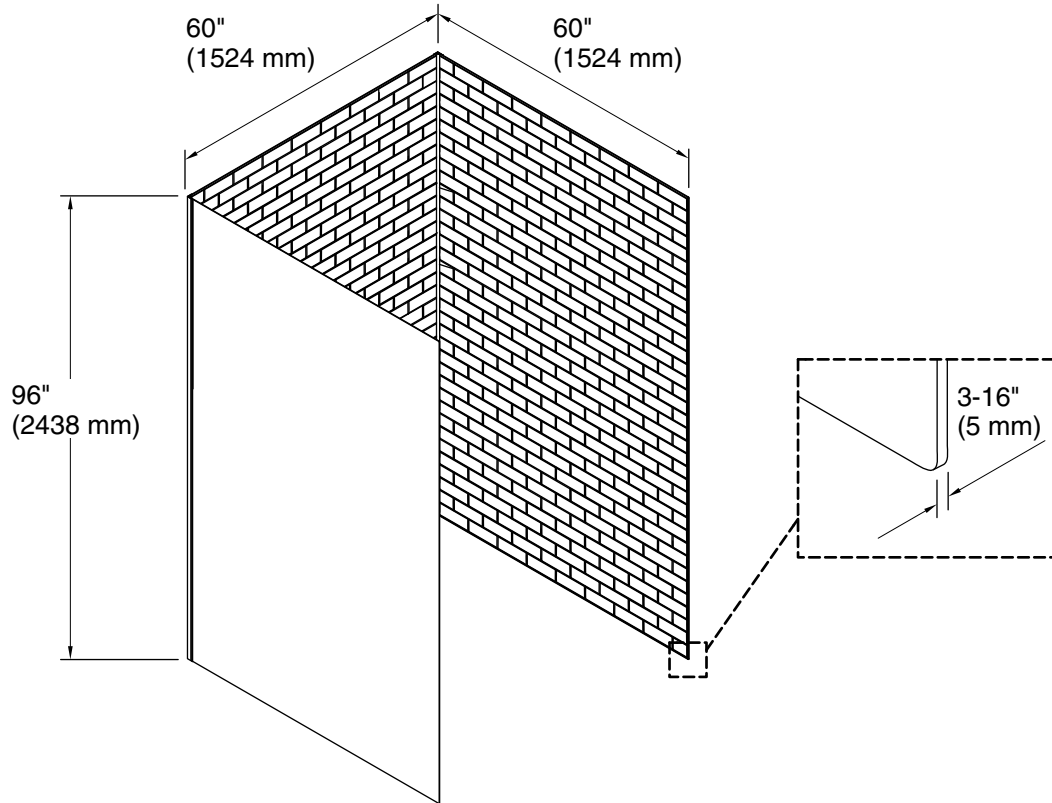

Choreograph™

60" x 60" x 96" shower wall kit, Brick texture
K-99660-T01

Features

- Includes three 60" x 96" walls and two 96" corner joints
- No need to install trim. Factory-installed edge provides a finished look for walls
- Joint system hides caulk and silicone, leaving fewer places for mold to grow and simplifying cleaning
- Coordinates with Choreograph shower accessories and storage (sold separately)
- Matte finish complements any decor

Installation

- Field trimmable
- Adheres to water-resistant wallboard
- For a 60" x 60" x 96" three-wall alcove or smaller

Included Components

Product consists of:

97604
97604
97604
97635

Codes/Standards

ASTM E162
ASTM E662

Technical Information

All product dimensions are nominal.

Installation: Three-wall alcove

Notes

Measure your actual product for rough-in details.

Install this product according to the installation instructions.